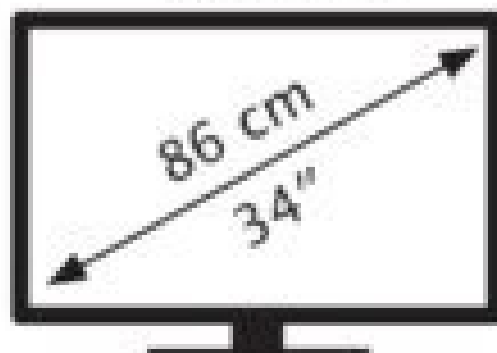

ENERGY

MSI

Prestige PS341WU

50 kWh/1000h

ABCDEF **G**

97 kWh/1000h

5120 px

2160 px